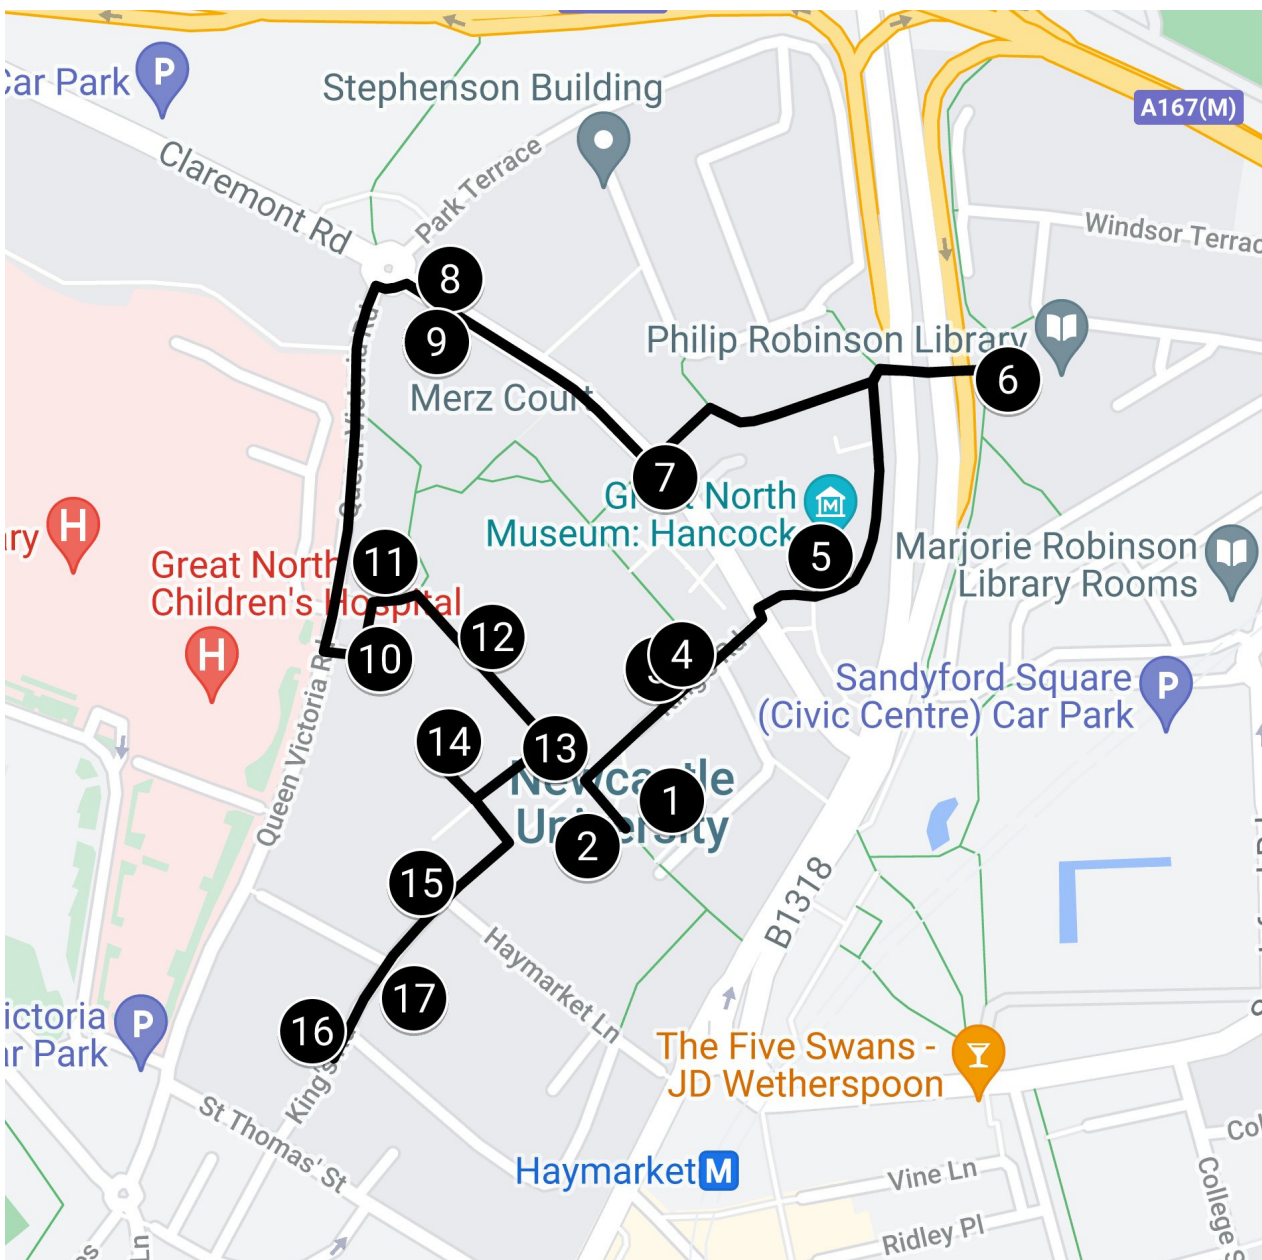

# Newcastle University Special Collections Campus Tour

Interested in the history of the Newcastle University campus? Our Special Collections team have created this tour, full of facts to impress your friends. Follow the walking route, and for each location, scan the QR code overlaid to find out more!

- 1** Northern Stage
- 2** Students' Union
- 3** King Edward VII Building
- 4** Hatton Gallery
- 5** Great North Museum
- 6** Philip Robinson Library
- 7** Daysh/Claremont
- 8** Stephenson Building
- 9** Merz Court
- 10** Armstrong Building
- 11** Percy Building
- 12** Quadrangle
- 13** Arches
- 14** Martin Luther King Statue
- 15** Bedson Building
- 16** King George VI Building
- 17** Herschel Building

Merz Court

Armstrong Building

Percy Building

Quadrangle

Arches

Martin Luther King Statue

Bedson Building

King George VI Building